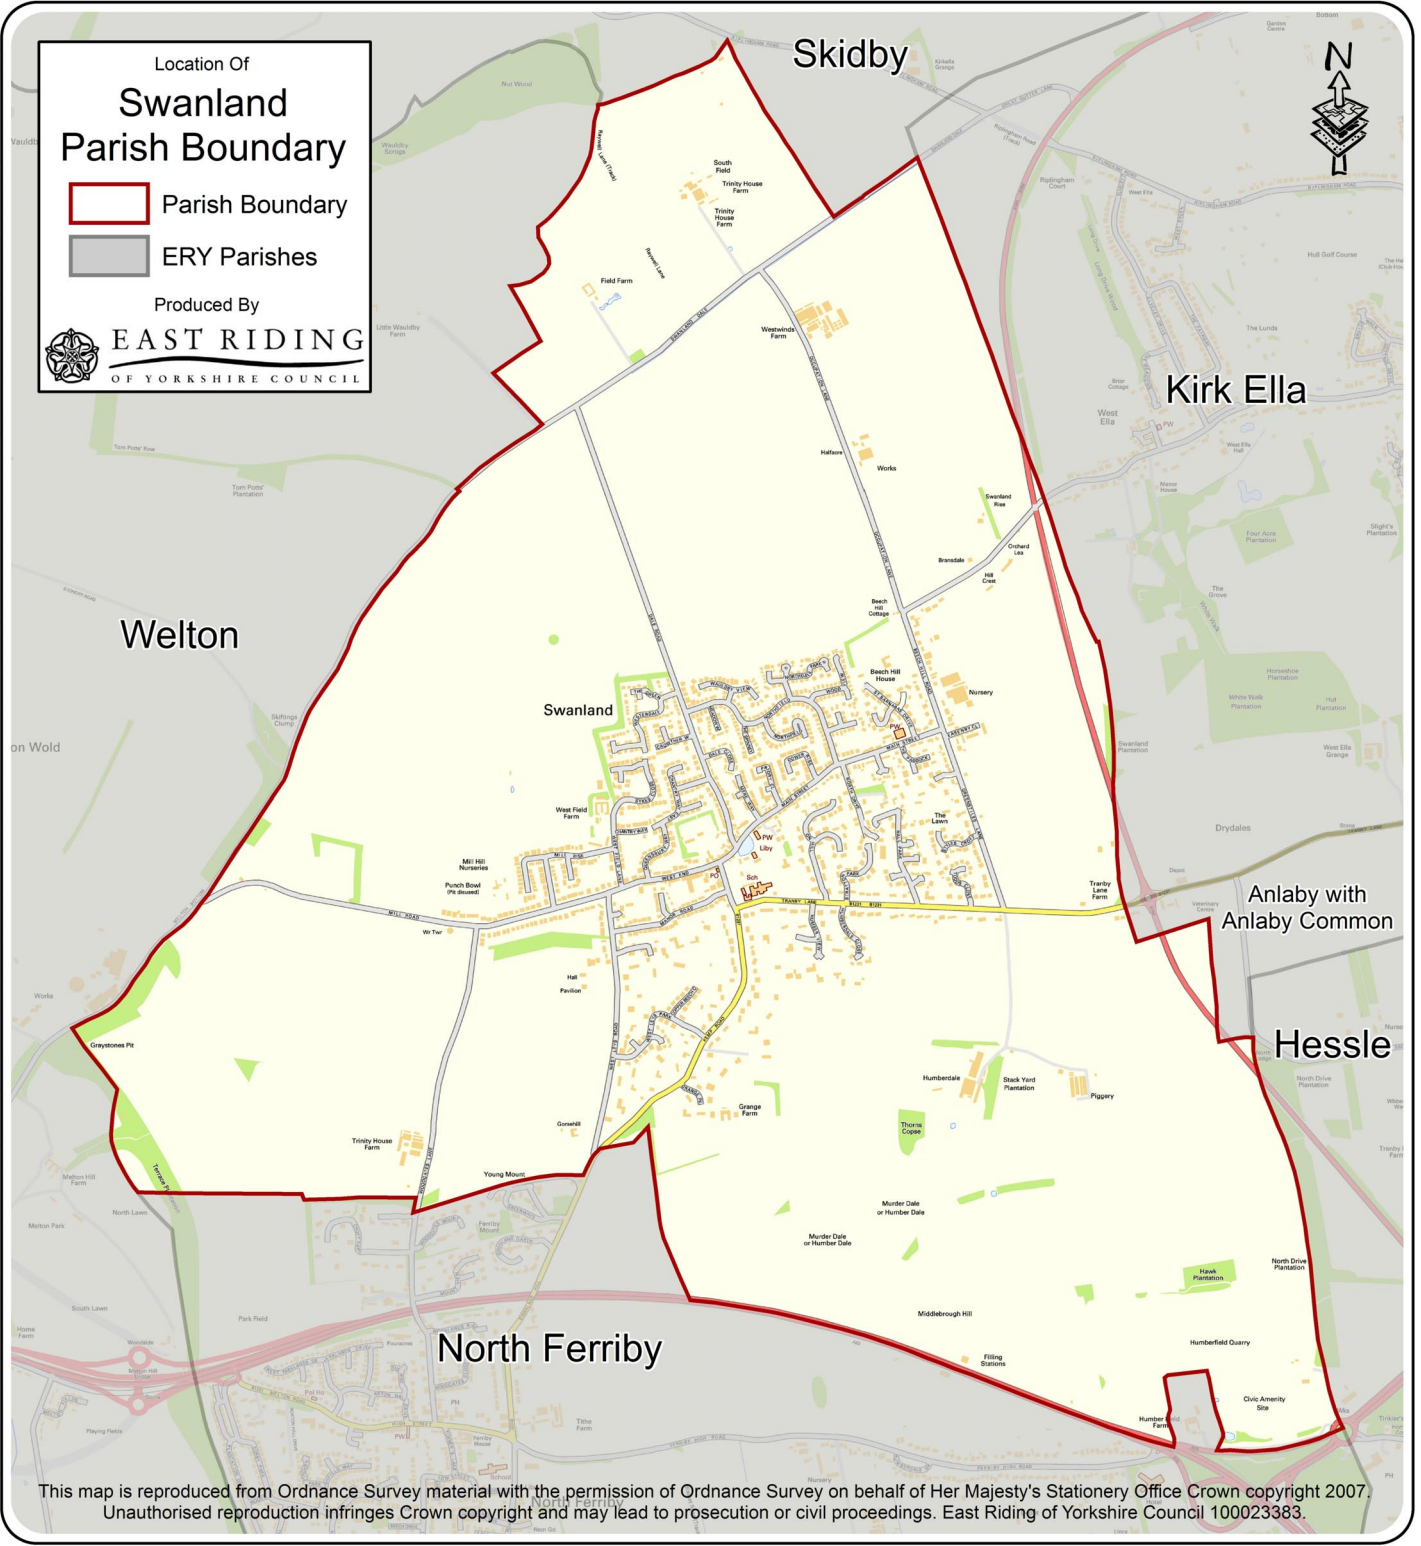

Location Of  
**Swanland Parish Boundary**

- Parish Boundary
- ERY Parishes

Produced By  
**EAST RIDING**  
 OF YORKSHIRE COUNCIL

This map is reproduced from Ordnance Survey material with the permission of Ordnance Survey on behalf of Her Majesty's Stationery Office Crown copyright 2007. Unauthorised reproduction infringes Crown copyright and may lead to prosecution or civil proceedings. East Riding of Yorkshire Council 100023383.